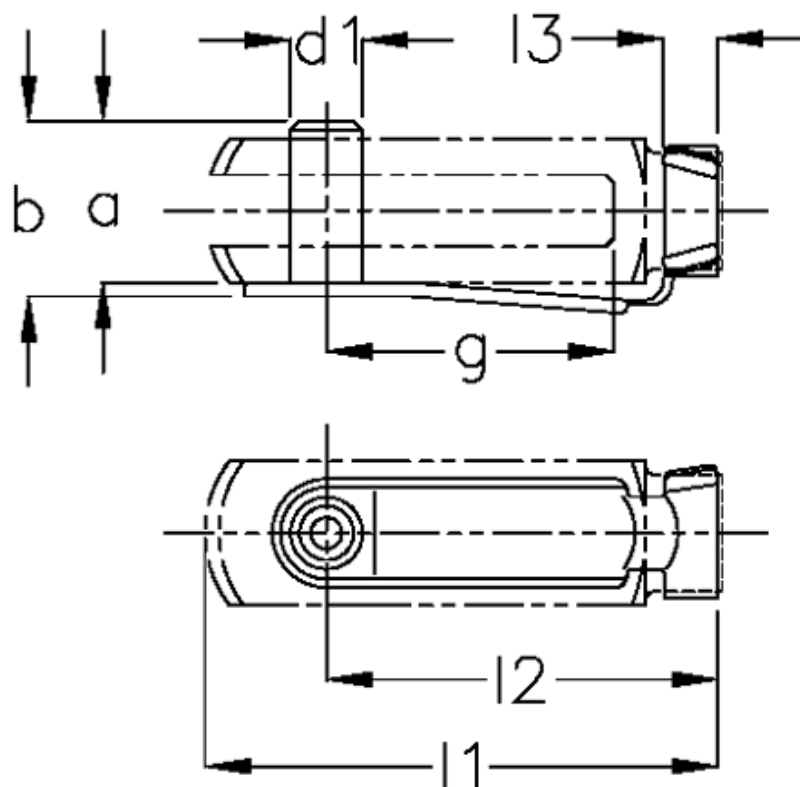

Article number: 140541224

Description: KLEE Fork pin with snap-on spring FKB 12x24

Measures

a	= 28
b	= 31.0
d1 h11	= 12
g	= 24
l1	= 53.0
l2	= 45.0
l3	= 12.0
Size	= 12 x 24

Threaded fork piece = M12
Weight 100 pcs. = 3.306